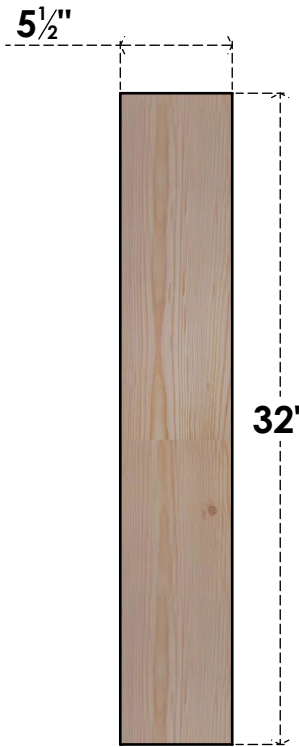

# BRC06X24X32TRA00SDF

5 1/2"W X 24"D X 32"H TRADITIONAL SMOOTH BRACE, DOUGLAS FIR

**SIDE**

**FRONT**

EKENA MILLWORK  
 2300 WEST MAIN ST.  
 CLARKSVILLE, TX 75426  
 TOLL FREE: 866-607-0453  
 WWW.EKENAMILLWORK.COM