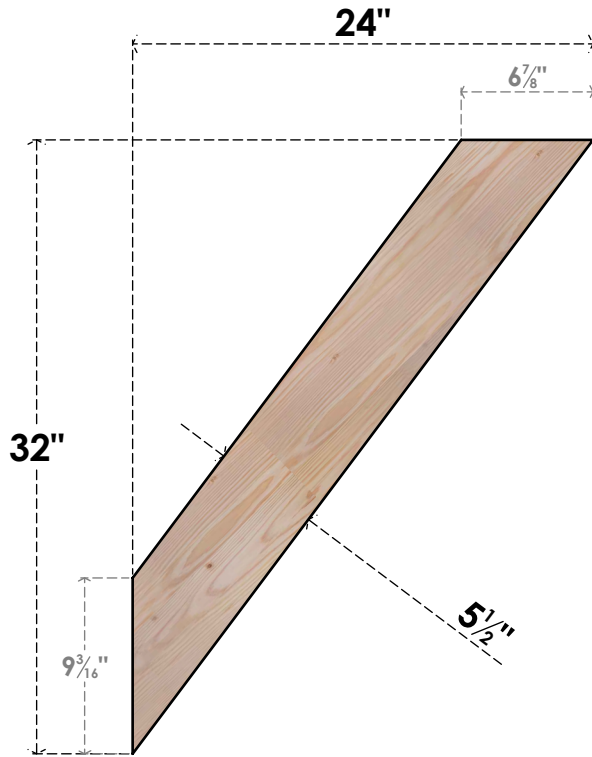

# BRC06X24X32TRA00SDF

5 1/2"W X 24"D X 32"H TRADITIONAL SMOOTH BRACE, DOUGLAS FIR

**SIDE**

**FRONT**

EKENA MILLWORK  
 2300 WEST MAIN ST.  
 CLARKSVILLE, TX 75426  
 TOLL FREE: 866-607-0453  
 WWW.EKENAMILLWORK.COM